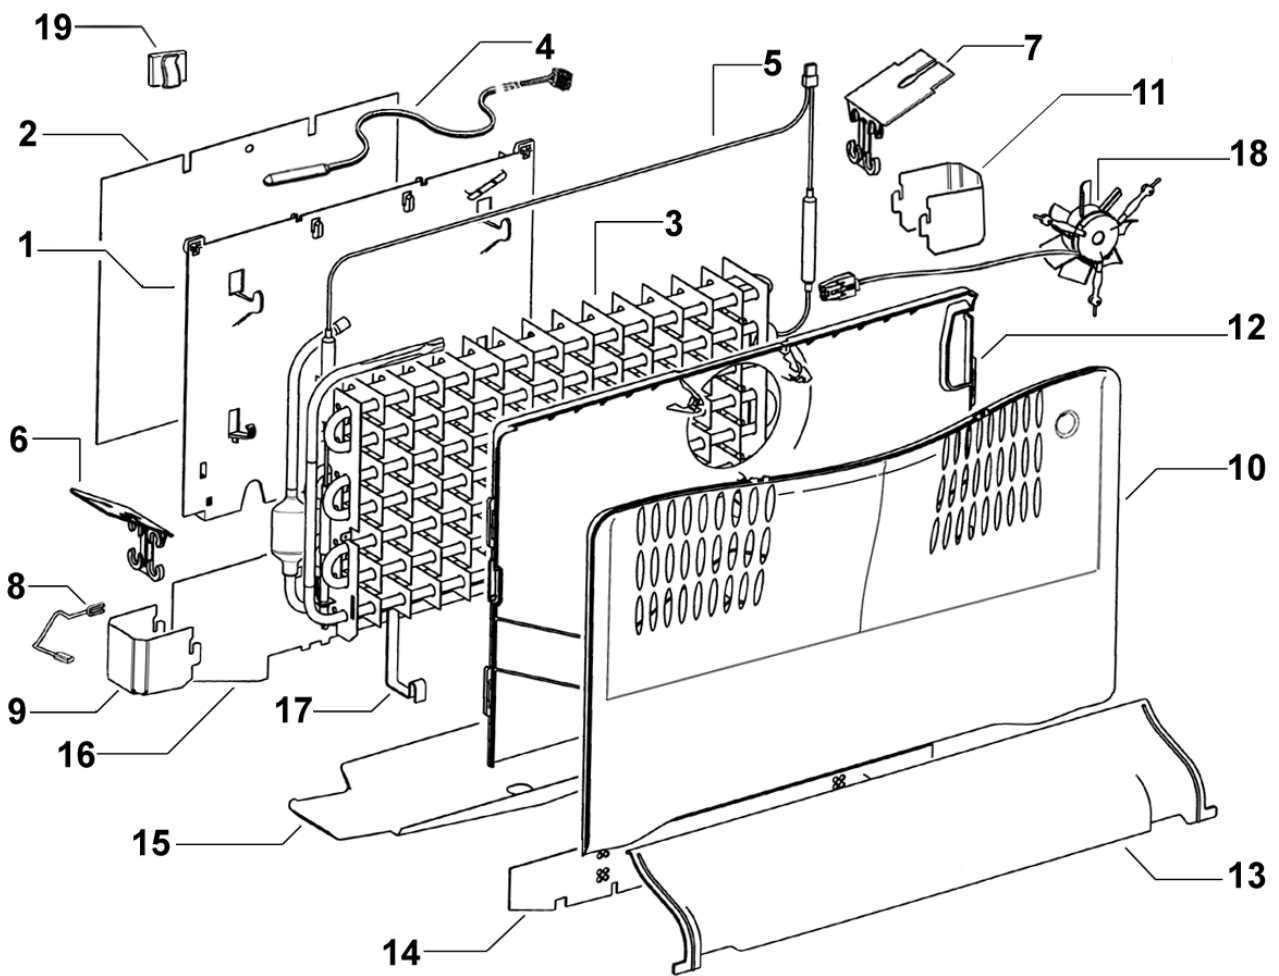

Parts Manual Refrigerator/Freezer

Model:
E442BLX G FP SX

Product Code:
23067-A

care

CABINET COMPONENTS

Fisher & Paykel
appliances

CABINET ACCESSORIES

Fisher & Paykel
appliances

FAN, COVERS AND EVAPORATOR ASSEMBLIES

DISPLAY MODULE AND DUCT COVERS

Fisher & Paykel
appliances

COMPRESSOR, ANCILLARY COMPONENTS & CONTROL MODULE