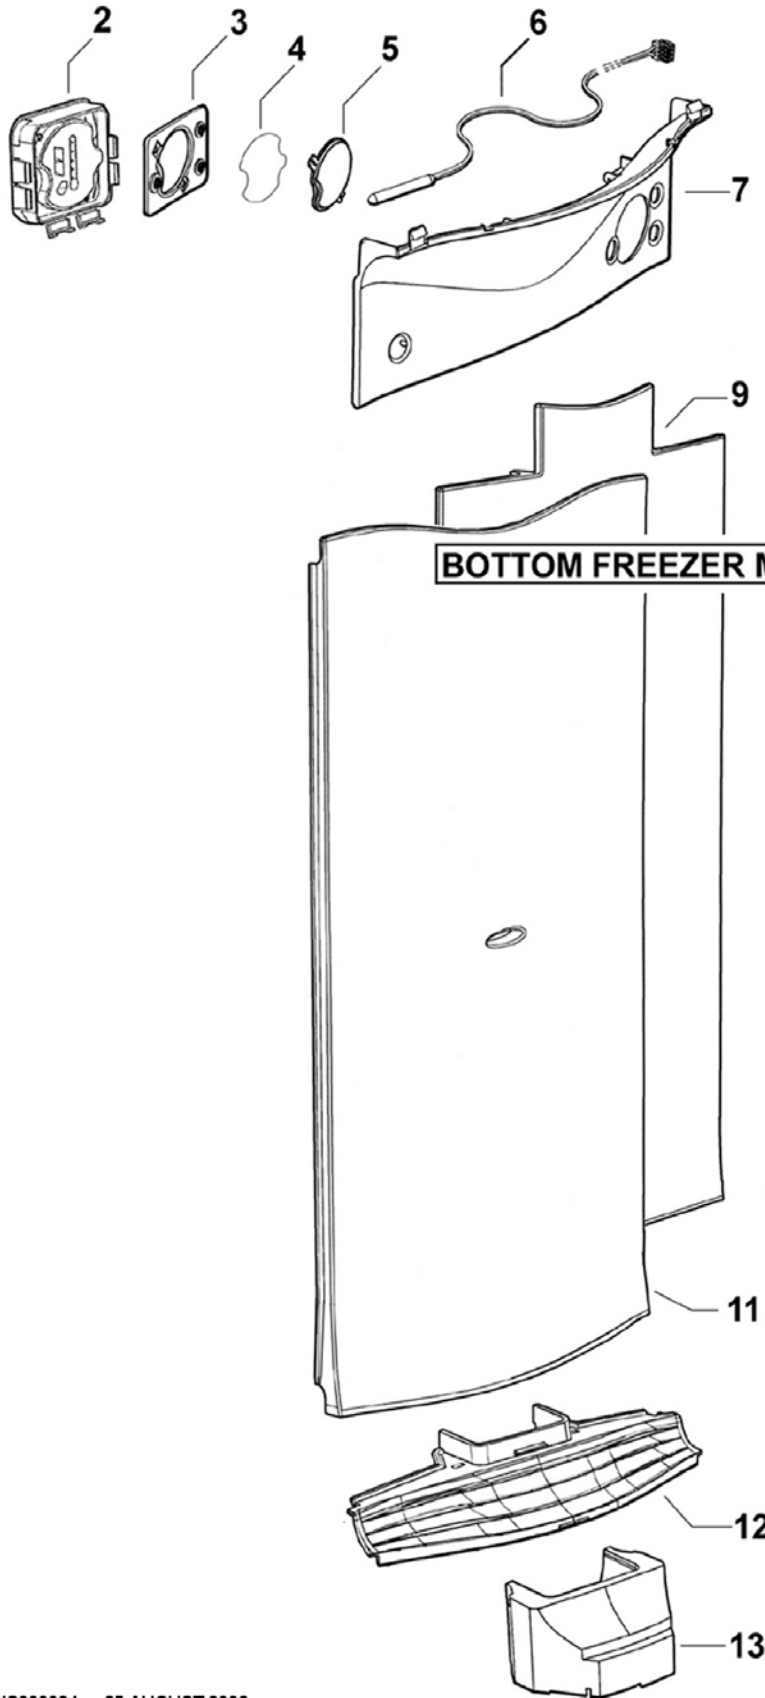

DISPLAY MODULE AND DUCT COVERS

Fisher & Paykel
appliances