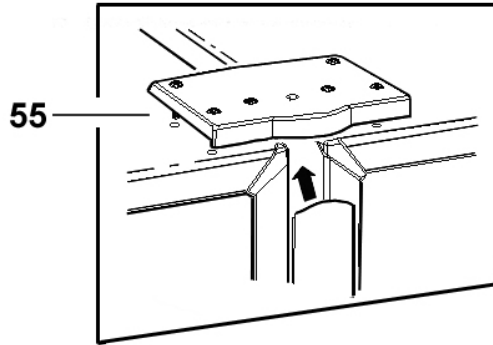

Parts Manual Refrigerator/Freezer

Model:
E442BLX G FP SX

Product Code:
23067-A

care

CABINET COMPONENTS

Fisher & Paykel
appliances

CABINET ACCESSORIES

Fisher & Paykel
appliances