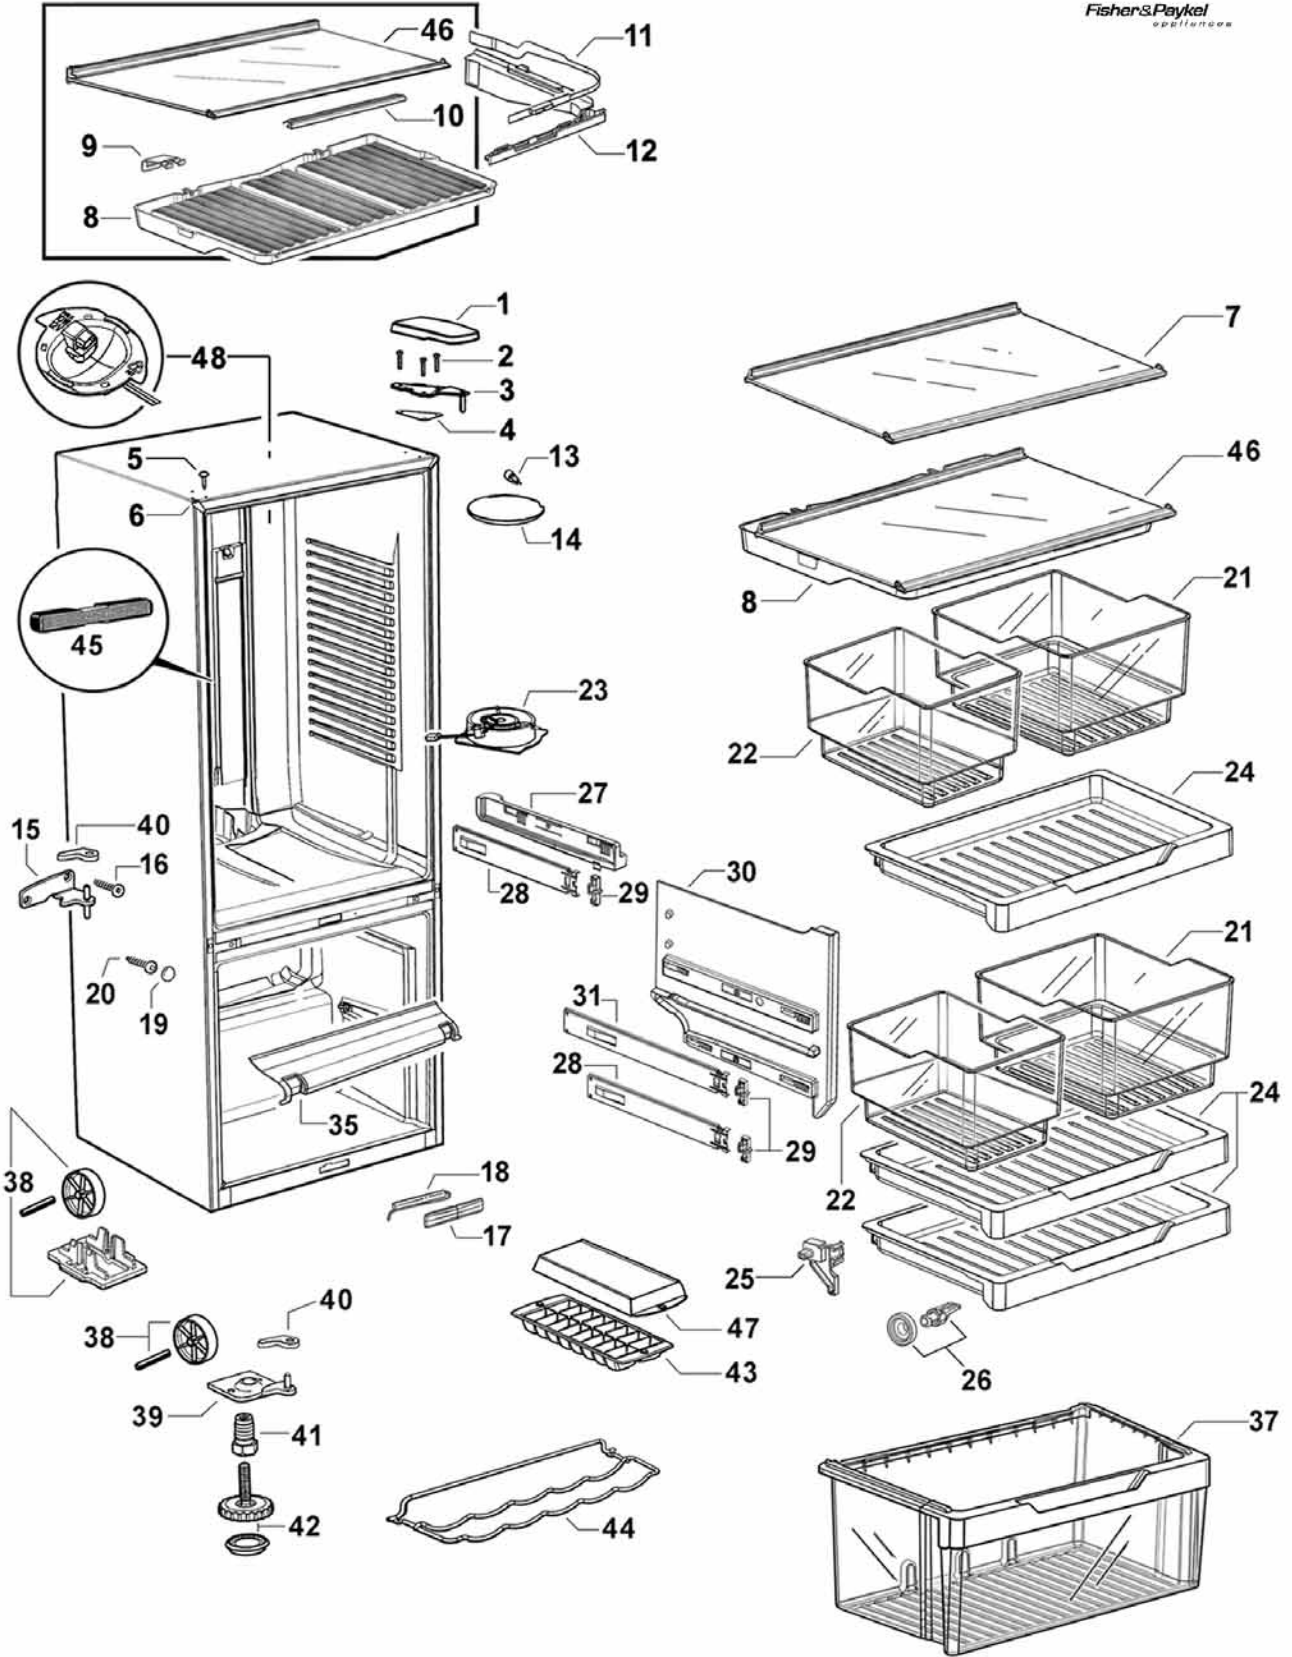

Parts Manual Refrigerator/Freezer

Model:
E442BLX G FP SX

Product Code:
23067-A

care

CABINET COMPONENTS

Fisher & Paykel
appliances

CABINET ACCESSORIES

Fisher & Paykel
appliances

FAN, COVERS AND EVAPORATOR ASSEMBLIES

DISPLAY MODULE AND DUCT COVERS

Fisher & Paykel
appliances

COMPRESSOR, ANCILLARY COMPONENTS & CONTROL MODULE